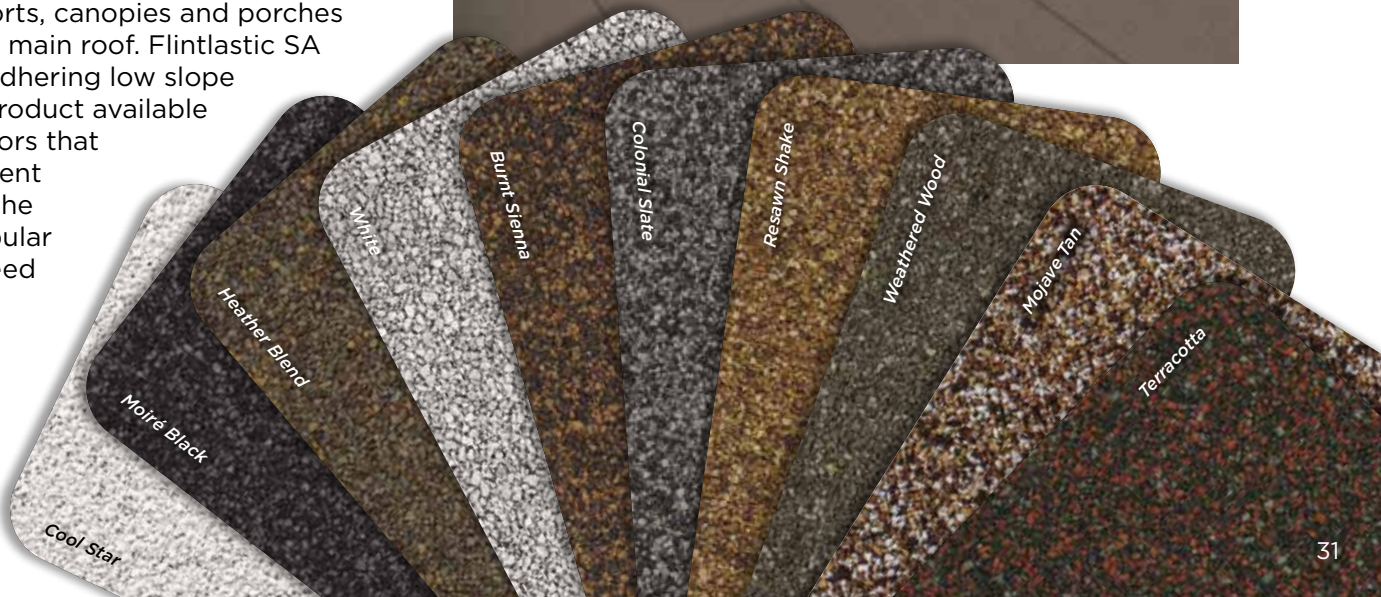

The ColorView® Visualizer: Design your Dream Home with the Click of a Mouse

CertainTeed created the ColorView tool to help homeowners bring their creative vision to reality.

Just look through a photo library of homes to choose one that looks most like your own. Then click on the roof to easily switch designs and see what CertainTeed product looks best. You can choose from hundreds of different roofing design and color combinations, and even add roof accents in different colors. All before anyone raises a hammer.

Want to visualize different roofing styles on your own home? You can upload photos to ColorView and have them digitally masked by one of our design professionals, or use DIY mode to upload and mask your own photos.

Plus, you can print or share your ColorView photos with family and friends to get their feedback. Visit colorview.certainteed.com and get started.

Add a Little Accent to Your Roof

CertainTeed offers Mountain Ridge®, an accessory product used for capping hips and ridges. It is the perfect finishing touch for your roof, offering blended color and high-profile design. CertainTeed also offers Cedar Crest®, a medium-profile design and Shadow Ridge®, a low-profile design, which is also available in **ClimateFlex** version.

Color Companion Products for Flat Roof Areas

With CertainTeed Flintlastic® SA, you can coordinate flat roof areas like carports, canopies and porches with your main roof. Flintlastic SA is a self-adhering low slope roofing product available in ten colors that complement some of the most popular CertainTeed shingles.