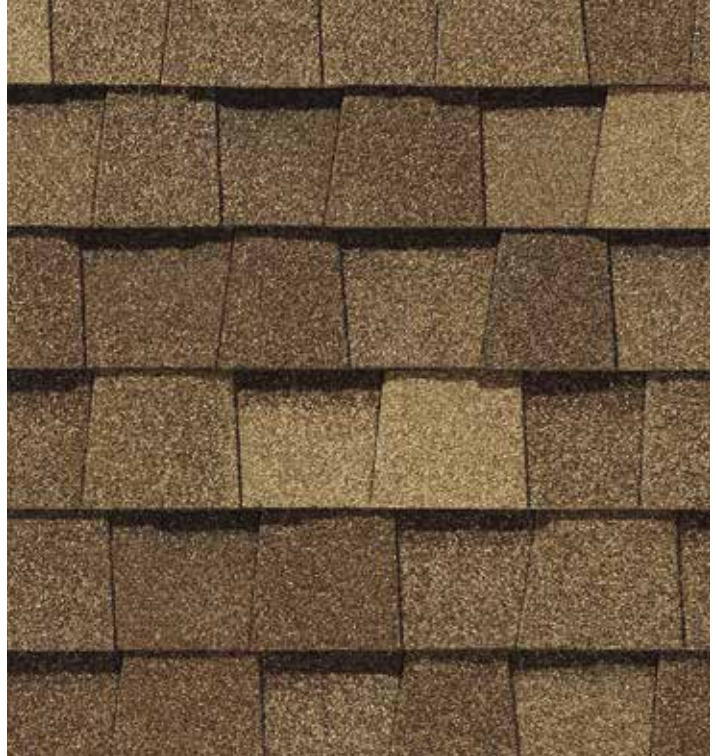

Resawn Shake